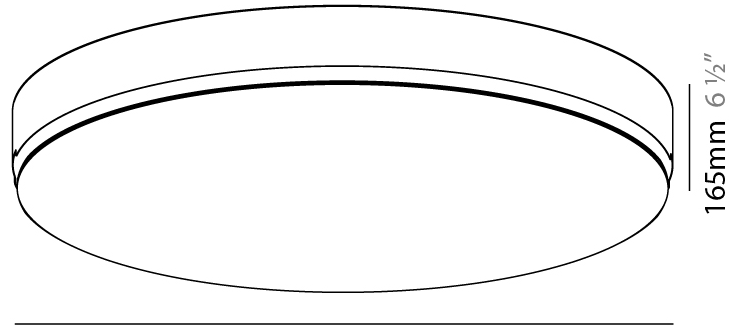

GENERAL

Series: Sign
Brand: Prolicht
Division: Architectural
Mounting Type: Trimless
Mounting Location: Ceiling
Subcategory: Ambient

PHYSICAL

Shape: Round
Diameter (mm): 930
Diameter (in): 36 5/8
Height (mm): 165
Height (in): 6 1/2
Light Distribution: Direct
Weight (kg): 16.1
Weight (lbs): 35.49
Diffuser: PMMA - Opal
Fixture Material: Extruded Aluminum / Steel
Cut-out Measurements: 955mm / 37 5/8"
Upon Request: Unique Sizes Unique Ceiling Thickness Unique Mounting Depth Spot Inserts

ELECTRICAL

Lamp Type: LED (Zhaga Standard)
Input Wattage (W): 129.5
Total Output Wattage (W): 111
Dimming: [Tri-Mode (Non-Dimming and Phase Dimming (120Vac only) and 0-10V Dimming)](#)
Driver Included: Yes
Driver Location: Integrated
Driver Type: Constant Current - Universal
Driver Class: Class 2
Input Voltage (V): 120 - 277
Constant Current (MA): 500

LED

[Color Temperature (°K): 2700 / 3000 / 3500 / 4000](#)
Max. Delivered Lumen (lm): 10779 / 12062 / 12382 / 12842
Nominal Lumen (lm): 14430 / 16148 / 16576 / 17191
CRI: >80 CRI
Efficiency (%): 65% (5mm Perspex)|77%
Lamp Life (hrs): 50000
Upon Request: RGB-W Tunable White Special Color Temperature CRI90

OPTICAL

RATINGS AND CERTIFICATIONS

Certified By: Certified for North American Standards
IP rating: IP20

Ø 930mm 36 5/8"

165mm 6 1/2"